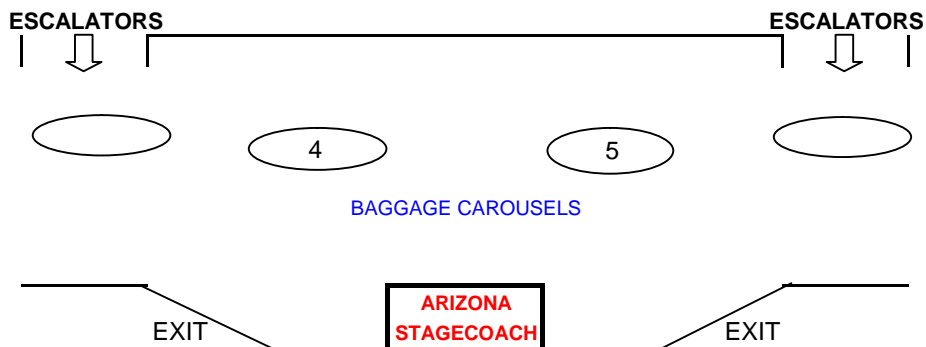

**TUCSON AIRPORT DOOR TO DOOR SHUTTLE
TO YOUR HOTEL**

ARRIVAL:

AFTER CLAIMING YOUR LUGGAGE, IN THE LOWER LEVEL, CHECK IN AT THE
ARIZONA STAGECOACH COUNTER

ARRIVAL RESERVATIONS ARE NOT NECESSARY

FOLLOW THE OVERHEAD "SHARED RIDE VANS" SIGNS

DEPARTURE:

A RETURN RESERVATION MAY BE MADE AT THE TIME OF ARRIVAL
IF YOU NEED TO CHANGE OR CANCEL YOUR RESERVATION PLEASE CALL **(520) 889-1000**

GROUP NAME: SNEAP
HOTEL: Marriot University
DATES: OCTOBER 4th - 9th, 2009
RATES: \$21/person One Way \$40/person Round Trip